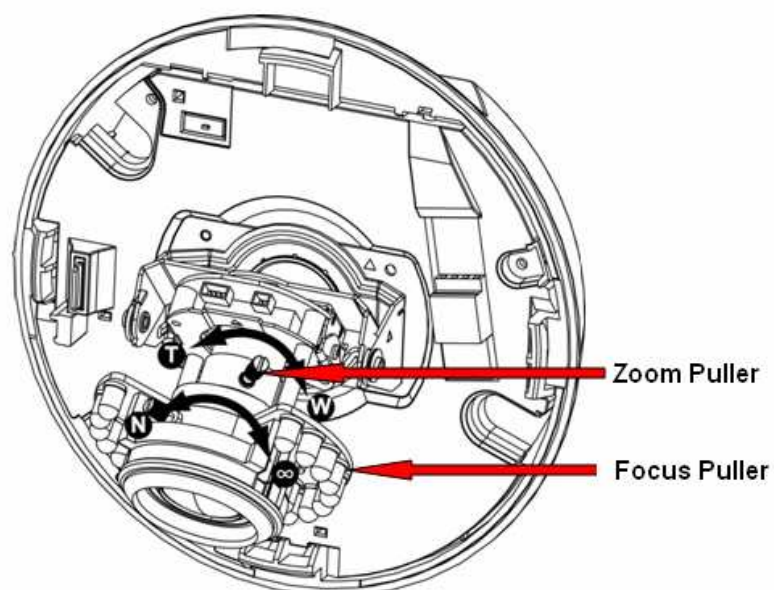

How to adjust the varifocal lens of OD-2050HD?

1. Loosen the screws from the cover of OD-2050HD.

2. Loosen the zoom puller by rotating screw anti-clockwise, and then adjust the desired zoom range.

3. Rotate the focus puller to adjust the focus.
4. Lock the zoom puller by rotating screw clockwise after get the satisfied focus.