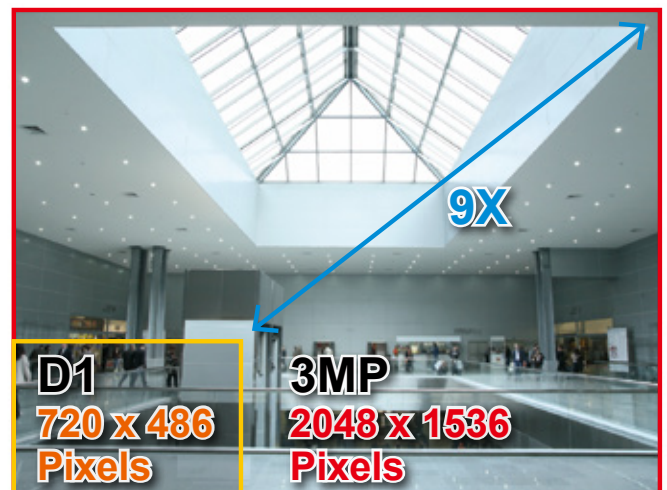

BU-3025 v2

3-MegaPixel Outdoor 25 meter IR IPCAM

- 3 MegaPixel CMOS H.264 IP Camera
- 20FPS at 3 MegaPixel and 30FPS at 1080p
- IR LED for up to 25m Coverage
- Removable Mechanical IR-Cut Filter
- 802.3af/at Power over Ethernet Port
- Two way audio and DIDO supported
- MicroSD/SDHC Memory Card Slot for Local Storage
- IP-66 Weatherproof Housing
- Compatible with ONVIF Standard
- Free 64-Channel Recording Software

AirLive BU-3025 v2 is a high-end 3.0 Megapixel (MP) network camera which is designed for professional outdoor surveillance and security applications.

This 3.0MP IP camera offers many improvements in image quality especially in night mode. It is also designed to support 802.3at/af Power over Ethernet (PoE) function. This useful function provides an easier installation, lower cabling costs and allows placement of AirLive PoE cameras in locations without access to electrical source. In addition, with the IP66 waterproof housing, AirLive BU-3025 v2 allow to work in harsh climate.

3.0 MegaPixel Video Quality, 9X Bigger than VGA Resolution

AirLive BU-3025 v2 offers high quality image at a maximum resolution of 2048*1536p@20fps - 9 X higher resolutions than a normal CCTV Camera. One of the most compelling advantages of 3.0 MegaPixel surveillance systems is the ability to capture the sharp videos, with more details per frame and not missing any details that are useful for such as license plate identification and human recognition.