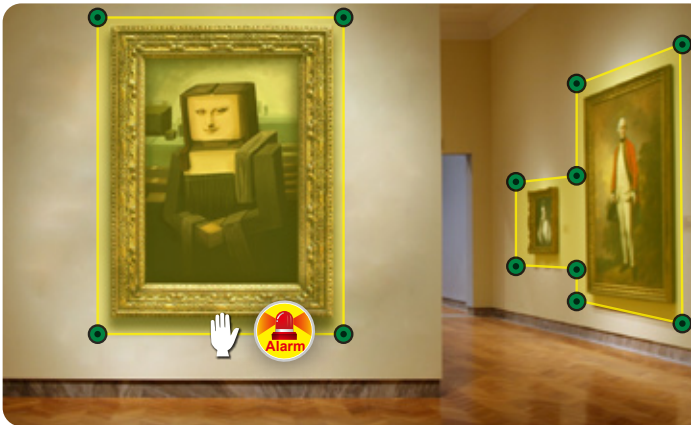

Face Detection

Face detection is a precise feature which needs highly accurate rate of recognition on human faces only. The software is able to count many faces in the image and also highlights those faces simultaneously so the administrator will be easier to look in detail on each face at a specific environment.

Face Recognition

The key feature of Face Recognition is to recognize faces for access control or any suspicious persons in camera which is matched to the database. You can save up to 10 face images to AirLive BU-3026-IVS for recognition, so when the camera catches the face which is matched the database, the camera will trigger the related output devices for necessary reaction.

* The face Recognition is limited to 10 faces maximum when used in standalone recognition mode. This limit can be increased when used as secondary guard with access control system.

iMotion Detection

Intelligent Motion Detection is able to increase accuracy of detection and also provides more flexible settings with polygon for the detection area

e-Fence

The eFence is an electronic fence protection system which is able to detect and send output alert if any object is crossing the boundaries you set in the camera. eFence can be used in many applications, such as a standalone protection area, or other protection systems, like airports, power plants, radio towers or even military camps.