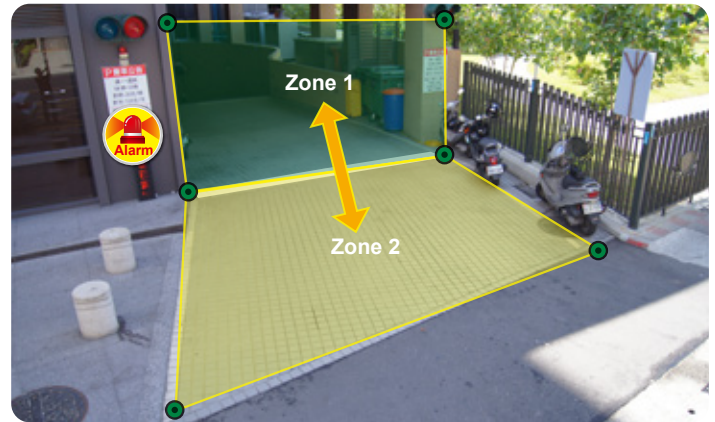

Manufacturer

OvisLink Corp.

5F, No.96, Min-Chuan Rd., Hsin-Tien Dist., New Taipei City 231, TAIWAN

www.airlive.com

Trip Zone

The Trip Zone is an area protection based on two virtual areas with a line in center drawn in the software. When any object moves across the line, it will trigger BU-3026-IVS and trigger alarm. It can detect one way direction or two way directions. It is useful to protect walls, railroad platform, or parking lot entrance.