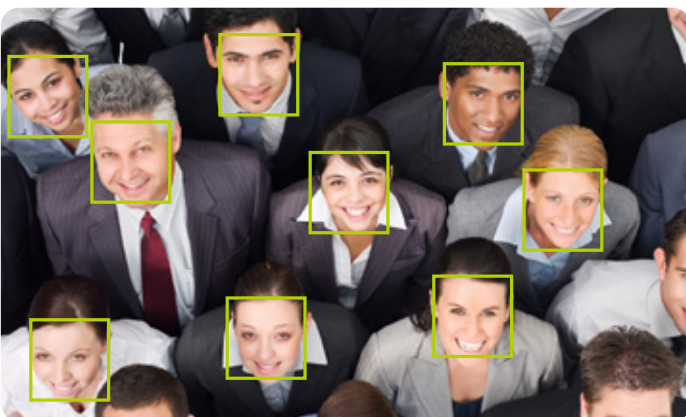

Tampering Detection

The tampering detection function will trigger alarm when AirLive BU-3026-IVS is under attack. For example, if the intruder tries to turn camera to the other side, AirLive BU-3026-IVS will recognize the attack and send out the alarm or trigger the digital output devices.

Face Detection

Face detection is a precise feature which needs highly accurate rate of recognition on human faces only. The software is able to count many faces in the image and also highlights those faces simultaneously so the administrator will be easier to look in detail on each face at a specific environment.