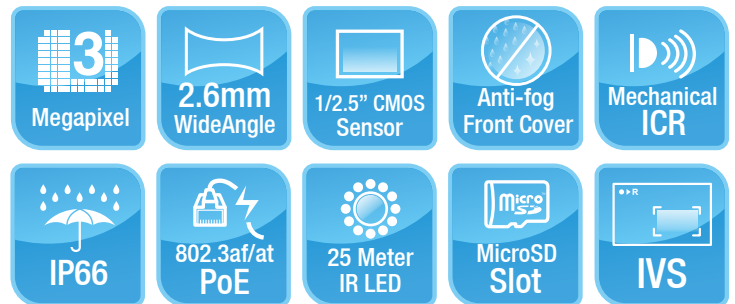

BU-3026-IVS

3-Megapixel 25 meter Wide Angle IR Bullet Type IPCAM with Video Analytics

- IP66 Housing with Cable through Bracket
- 3-Megapixel 1/2.5" CMOS Sensor
- Support 25FPS at 2048x1536 or 30FPS at 1080P
- 802.3af PoE Port
- 2.6mm CS Mount Wide Angle Lens
- Low Lux Sensor for Ultra Bright Images
- 25m IR LEDs
- Anti-fog Front Cover
- Mechanical Removable IR-Cut Filter
- MicroSD Card Slot for Local Storage
- Two-Way Audio, DI/DO
- Clear Motion Technology for Moving Objects
- WDR Enhanced
- Compatible with ONVIF Standard
- Built-in Intelligent Video Analytics Including Face Detection, iMotion Detection, Trip Zone, Object Counting, Face Recognition, e-Fence
- Free 64-Channel Recording Software

The BU-3026-IVS IP Camera is the latest bullet type camera from AirLive. With built-in 3-Megapixel CMOS sensor and CS mount wide angle lens, AirLive BU-3026-IVS offers excellent video quality and large area surveillance. With IP66 housing with cable through bracket, this camera can sustain severe environments and prevent from being damaged by gangster. Furthermore, BU-3026-IVS can work day and night with ICR and 25 meter IR LED.

3-Megapixel Resolution and CS Mount Ultra Wide Lens

AirLive BU-3026-IVS provides 3-Megapixel high definition resolution at 25 frames per second and 1080P at 30 frames per second. With CS Mount 2.6mm ultra wide high quality lens, AirLive BU-3026-IVS can secure larger area compare to normal camera and outstanding low lux video quality.

e-Fence

The eFence is an electronic fence protection system which is able to detect and send output alert if any object is crossing the boundaries you set in the camera. eFence can be used in many applications, such as a standalone protection area, or other protection systems, like airports, power plants, radio towers or even military camps.