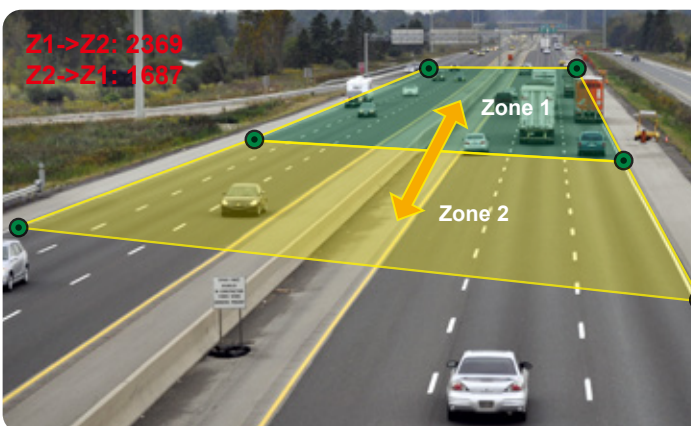

Manufacturer

OvisLink Corp.

5F, No.96, Min-Chuan Rd., Hsin-Tien Dist., New Taipei City 231, TAIWAN

www.airlive.com