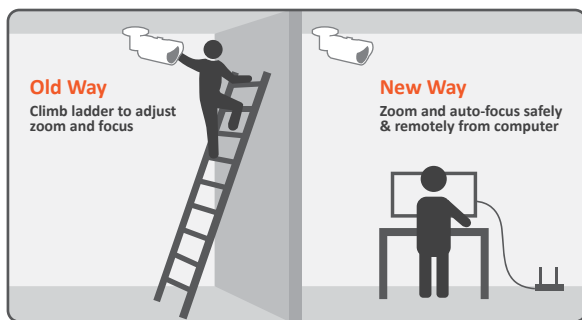

Motorized Lens

Built-in motorized zoom lens and focus allow users to adjust focal length remotely, minimizing installation and maintenance costs

IP66

Complete protection from dust, oil, and other non-corrosive material. Protection from water, even from powerful jets of water. It can meet outdoor environment.

WDR

Cameras with WDR will take multiple exposures of the full scene and merge them together to provide an image that extends further than the human eye can perceive.

ROI

Defining a Region Of Interest will allow you to spend less bandwidth in areas that are less important while locating resolution on the most relevant areas.