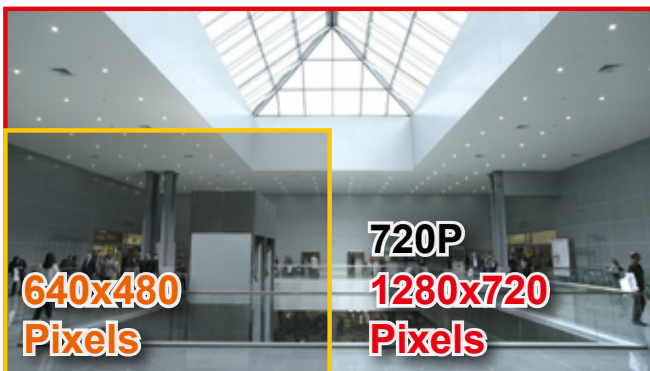

## 720P Mega-Pixel Video Quality

AirLive BU-720 provides high quality image at maximum 1280x720 resolutions. One of the most compelling advantages of MegaPixel surveillance systems is their ability to capture more details in a frame and at the same time not missing any finer details that are useful for license plate identification and human recognition.