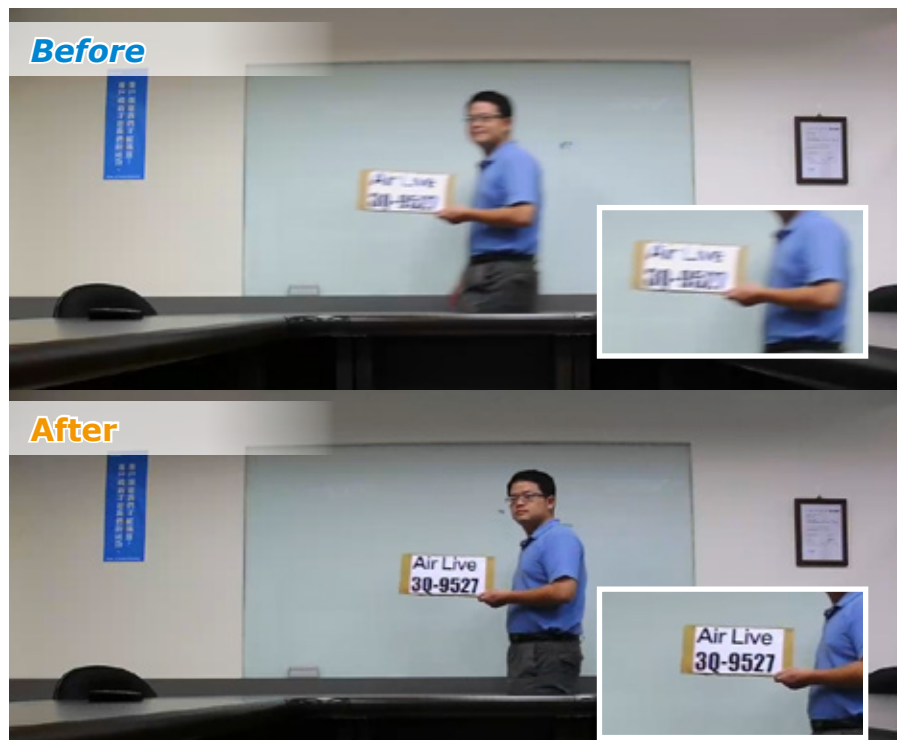

Low Lux Sensor and Optimize Clear-Motion Technology

AirLive BU-720 provides bright and vivid colorful image due to its high quality and low lux sensor. However, even the most beautiful image will be useless if it is not able to catch the details of moving objects. AirLive has developed the Clear Motion Technology to minimize the motion blur caused by moving objects. So you can have the details where you need it.