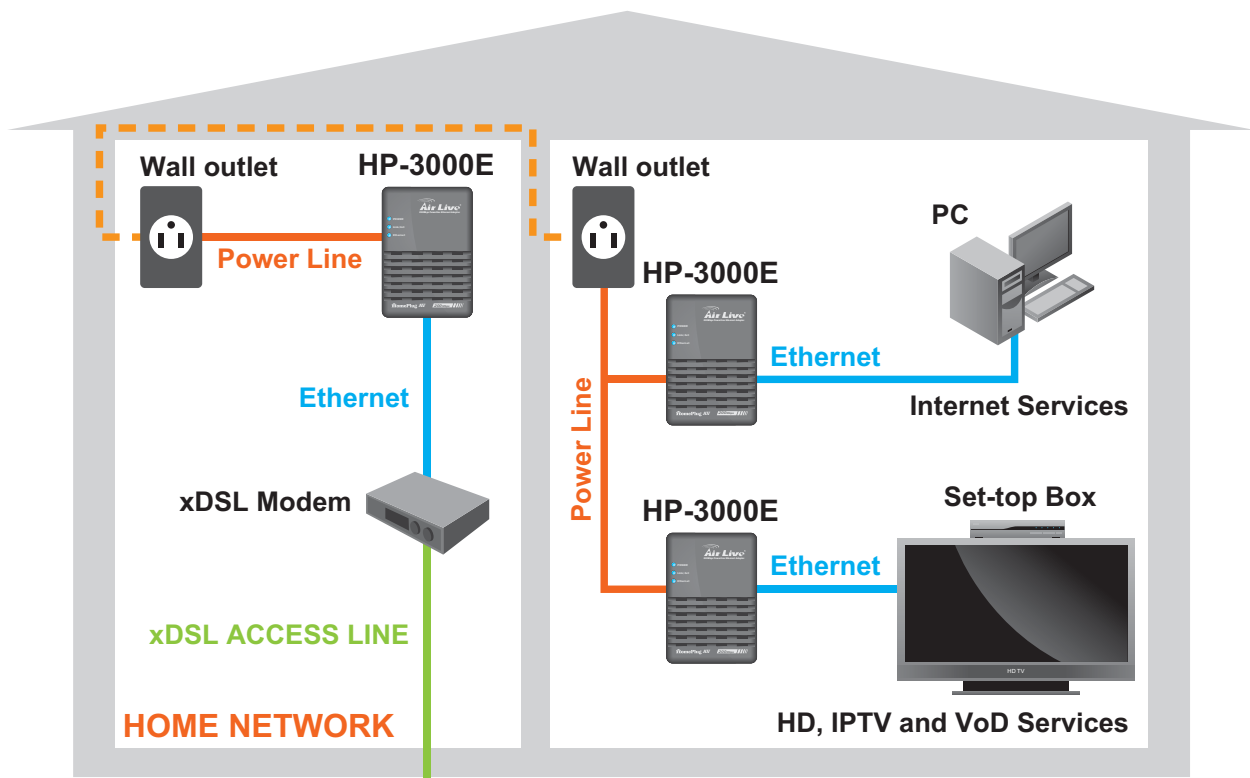

### 200Mbps Powerline Ethernet Adapter

The HP-3000E POWERLINE ETHERNET ADAPTER/BRIDGE is a fast and affordable way to connect your PCs at home. Using your already existing electrical wiring, you can connect computers or network device in different rooms within your home to share printers, files, and most importantly, high speed Internet connection. It can also be used to expand a wireless network into a "dead zone", as wireless signals cannot penetrate thick walls or reach down to basements. There are no cables to run and no wireless signal falloff. Just plug it in, the device will work without any configuration!

Package Includes  
2 devices

### The Multimedia Streaming Connection

AirLive HP-3000E Powerline Ethernet Adapter is an idea for connecting an Ethernet enabled digital media device such as a Home multimedia device to your network and the Internet. AirLive HP-3000E PowerLine Ethernet Adapters also enable you to connect gaming consoles like the Nintendo Wii, PlayStation3, or Xbox 360. to the Internet. To top it all off, QoS support helps prioritize your data, enabling smooth video streaming and lag-free gaming.

## Global Voltage Support

AirLive feature one important advantage not offered by other vendors. Our PowerLine devices are designed to operate in 110 volt to 240 volt global range. So you can take the device to any place around the world. Moreover, the switching design provide much better protection against voltage fluctuation than other competitor's linear device. Once you use it, it will know notice the superb stability AirLive design offer. AirLive offers the device in both Wall Mount and Desk Mount configurations.