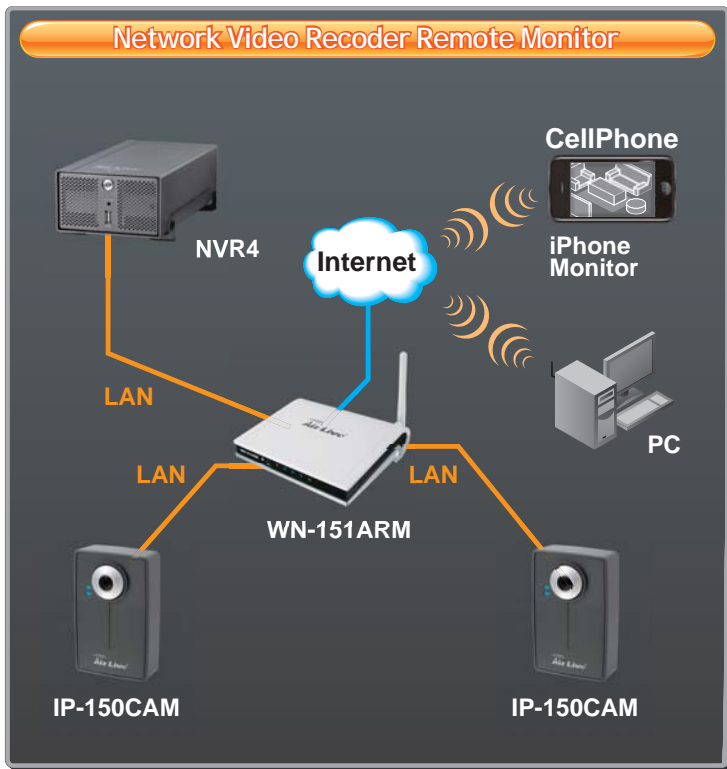

Versatile Application

The camera supports FTP, TCP/IP, SMTP, HTTP and many other Internet related protocols for remote surveillance. Motion detection with up to three areas enables optimal performance of video detection by capturing images and sending those images for e-mail notification. With high sensitivity CMOS sensor, the IP-150CAM constantly delivers superior image detail in most environments.