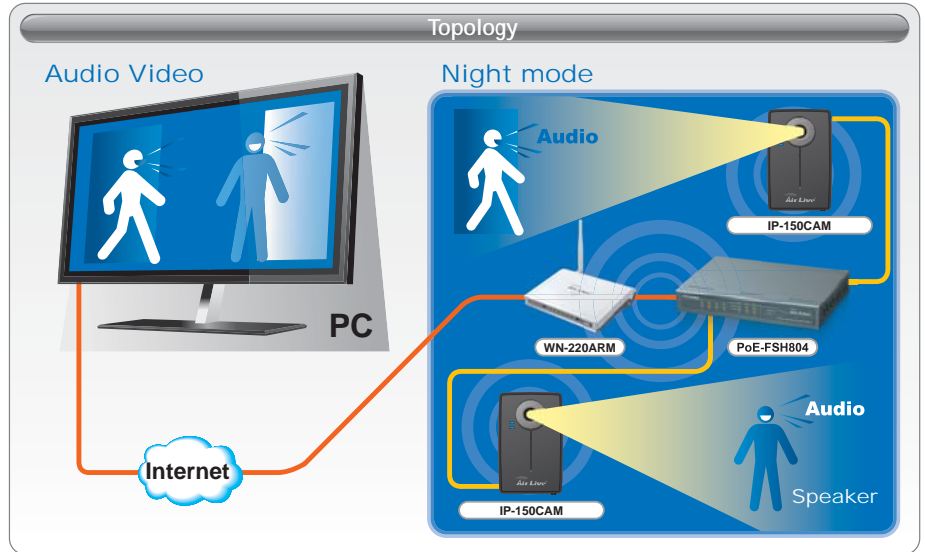

IP-150CAM

Fast Ethernet Dual Stream IP Camera

The IP-150CAM is an IP camera designed for high-level video imaging experience that generates MPEG-4 and M-JPEG streaming. It offers support for UPnP and IP Wizard which makes seamless device connection and easy installation.

Full Function Camera

AirLive IP Cameras are designed for Home or Enterprise customers who demand performance with the latest technologies for mobility and functionality. It features simple plug-and-play installation and easy operation that allows it to be placed anywhere effortlessly. The web-based configuration allows viewing the image from the Internet and various security functions.

2-Way Audio Communication

The IP-150CAM supports 2-way audio with use of the built-in microphone and separate computer speakers which allows for real-time voice communication between the camera and PC.

View from Mobile Phone

The RTSP protocol feature allows 3G and 2.5G mobile phones to display captured images from the camera for live video surveillance from a remote location. With automatic light adjustment that eliminates bit rate problems caused by poor night time performance, IP-150CAM is the perfect answer to remotely monitoring your house while out traveling.