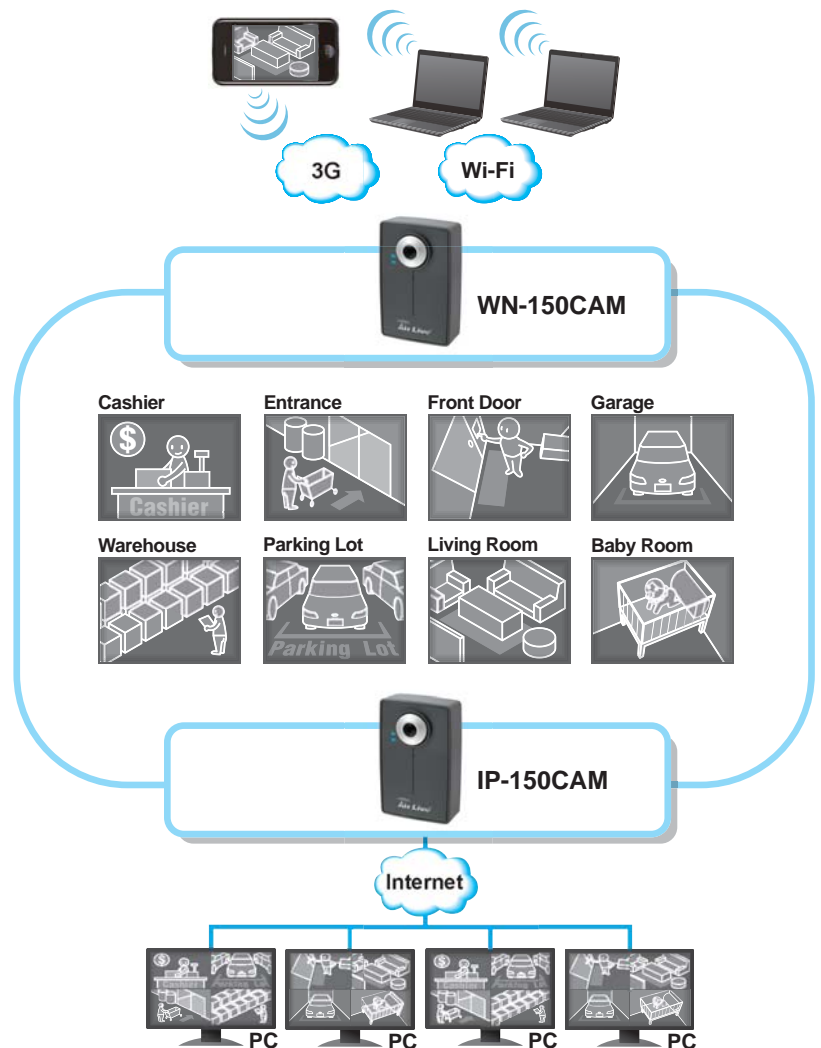

IP-150CAM

Fast Ethernet Dual Stream IP Camera

The IP-150CAM is an IP camera designed for high-level video imaging experience that generates MPEG-4 and M-JPEG streaming. It offers support for UPnP and IP Wizard which makes seamless device connection and easy installation.

Full Function Camera

AirLive IP Cameras are designed for Home or Enterprise customers who demand performance with the latest technologies for mobility and functionality. It features simple plug-and-play installation and easy operation that allows it to be placed anywhere effortlessly. The web-based configuration allows viewing the image from the Internet and various security functions.

Motion JPEG & MPEG-4 Compression Format

The IP-150CAM is an advanced IP camera with Motion JPEG and MPEG-4 capabilities. Using high sensitivity CMOS sensor, Motion JPEG and MPEG-4 dual output stream allows for good compression performance with low bit rates and bandwidth requirements.

2-Way Audio Communication

The IP-150CAM supports 2-way audio with use of the built-in microphone and separate computer speakers which allows for real-time voice communication between the camera and PC.