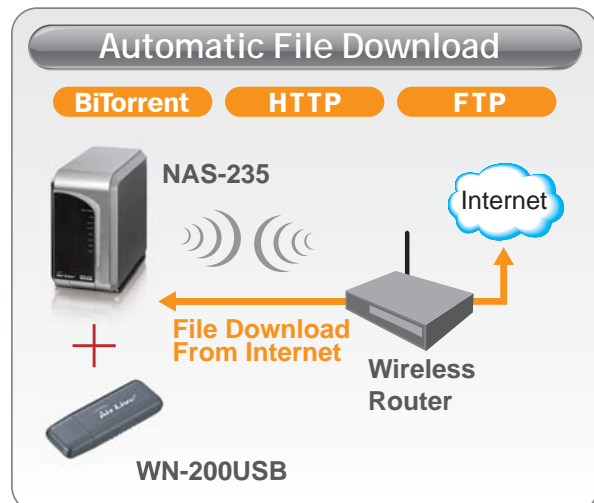

### The AirLive 2Bay DiskMaster NAS-235

The NAS-235 inserts Terabytes of storage space into your network without the cost, space, and maintenance hassles of a full-fledged file server. The NAS-235 provides solid data transfer performance for multiple client connections. And you can add as many NAS-235 to your network as you like. Compared to using a standard PC as a File Server, the NAS-235 offers lower cost, easier management, and increased reliability. Moreover, NAS-235 supports WN-200USB for changing it into wireless, and hence avoids the annoying cabling issue.

### Share 3.5 inch SATA or IDE Drive Wirelessly

With WN-200USB, NAS-235 become a wireless file server with up to two 3.5" SATA Hard Drives. Therefore, you can install any 3.5" SATA Hard Drive and share it instantly on the network. Users can use My Network Place to access the Hard Drive. Even set it as a network Drive. So you can save or read files directly. The NAS-235 can set username and password to limit access only to certain users. Best of all, Internet user can access the device through standard FTP client.

## Perfect Companion to Digital A/V Streaming

The SATA II throughput of the NAS-235 makes it a perfect companion for your A/V Streaming Media Player. You can simply download any audio and video clip directly into the NAS-235. Then your AirMedia-350 can play the audio/video from NAS-235 directly. Besides, NAS-235 also supports iTunes and MP3 broadcast server for streaming your music over your network

## USB 2.0 Ports

If you want to share your USB storage or Disk Enclosure quickly, you can use the built-in 2 x USB 2.0 ports. Simply connect your USB pen drive or Disk Enclosure, and then the NAS-235 can share the data on the network using Samba function.