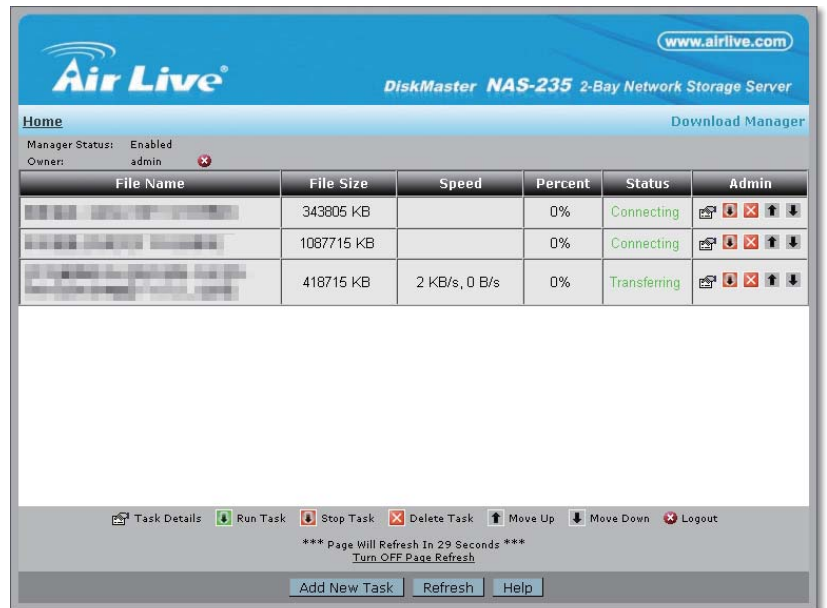

BitTorrent Client

Built-in Bit-Torrent download engine, this engine allows you to download the legally shared contents on the Internet without leaving your PC power-ON all the time.

Perfect Companion to Digital A/V Streaming

The SATA II throughput of the NAS-235 makes it a perfect companion for your A/V Streaming Media Player. You can simply download any audio and video clip directly into the NAS-235. Then your AirMedia-350 can play the audio/video from NAS-235 directly. Besides, NAS-235 also supports iTunes and MP3 broadcast server for streaming your music over your network

USB 2.0 Ports

If you want to share your USB storage or Disk Enclosure quickly, you can use the built-in 2 x USB 2.0 ports. Simply connect your USB pen drive or Disk Enclosure, and then the NAS-235 can share the data on the network using Samba function.