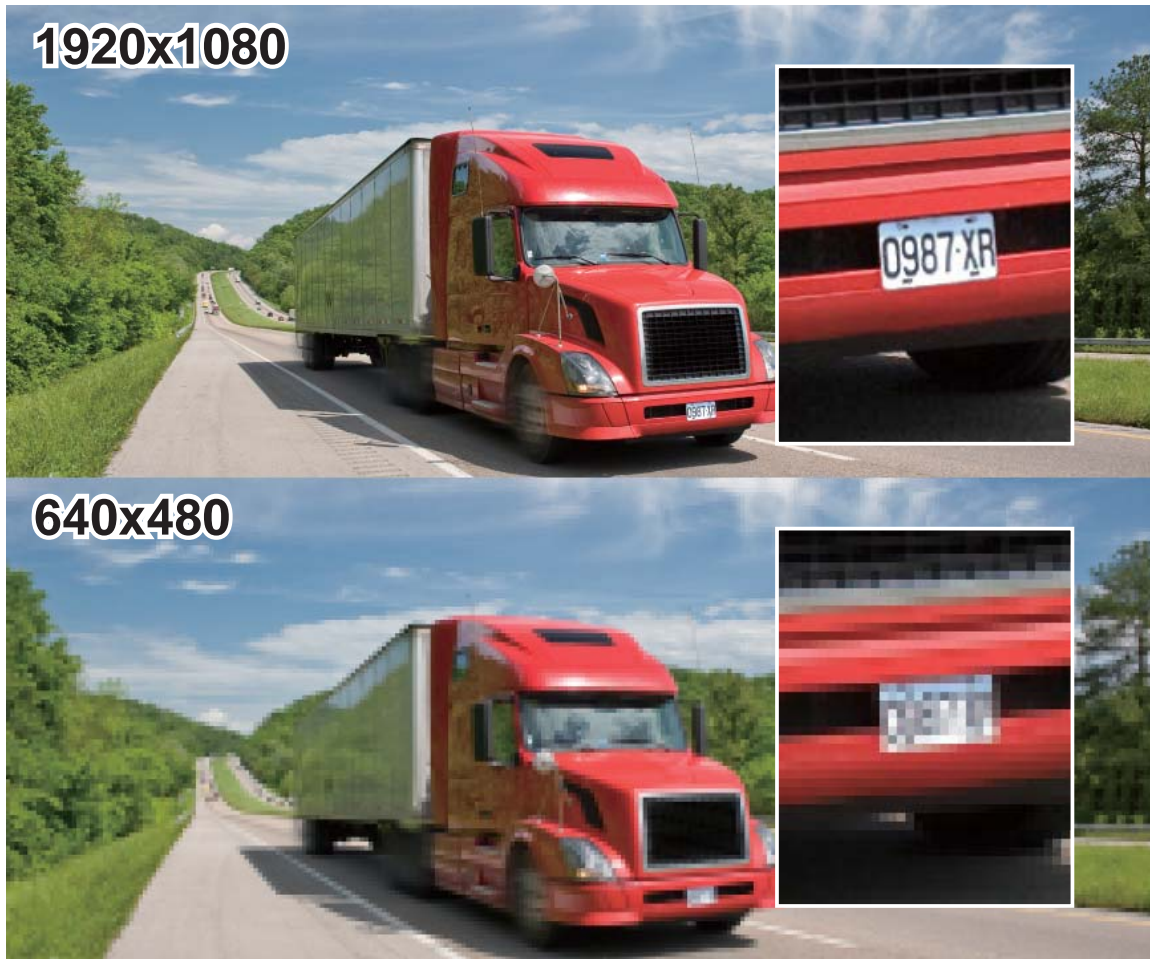

The video quality of OD-2050HD can be up to 1080P@30fps, which means it can provide a smoother and more detailed image. The high video quality can help user to review the recorded events in a more clear and distinct way. OD-2050HD suits applications such as parking lots, warehouses, loading/unloading bays, seaports and airports.

Vandal Proof IP66 IP Camera with Auto Iris Varifocal Lens

The OD-2050HD is a Dome type IP Camera equipped with IR LED and automatic removable mechanical IR-cut filter. It can capture clear image under a dim environment with these built-in gears. The 3 to 9 mm varifocal lens makes it cover from 120° to 40° viewing angle (horizontal). Auto iris supported is another benefit of OD-2050HD. The auto iris function will prevent the image from over exposure, and keep more detailed in the video. The Vandal Proof and IP66 rating housing protect OD-2050HD from malicious attack and harsh climate. Combine with WMK-2056 installer can hang OD-2050HD in an outdoor environment. For the wide viewing angle, auto iris and robust housing, the OD-2050HD will be the best choice for open, public and risky area surveillance.

Manufacturer

OvisLink Corp.

5F, No.96, Min-Chuan Rd., Hsin-Tien Dist., New Taipei City 231, TAIWAN

www.airlive.com

2.0 Mega-Pixel Video Quality 6X Bigger than VGA Resolution

AirLive OD-2050HD offers high quality image at maximum 1080P@30FPS. It comes 6X bigger resolution compared to a Normal CCTV Camera. One of the most compelling advantages of Mega Pixel surveillance systems is the ability to capture more details in a frame and at the same time not missing any finer details that are useful for license plate identification and human recognition. The new CMOS sensor also provides a smoother and clearer video quality by 30 fps performance; the image will be smoother when compare with older 15fps.