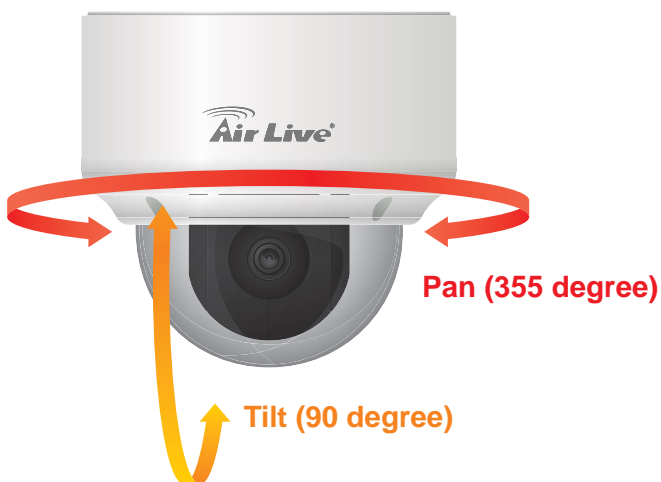

OD-2060HD

2-MegaPixel Pan-Tilt Outdoor Vandal PoE IPCAM

The OD-2060HD is the high-end pan tilt network camera with IP66 rated weather and vandal proof housing. It is a 2.0 Mega pixels PTZ outdoor IP camera with full blown network functions, such as H.264 video streaming, Power over Ethernet, and ONVIF. The video quality of OD-2060HD can be up to 1080P@30fps, which means it can provide a smoother and more detailed image. Via this high video quality, user can review the recorded events in a more clear and distinct way. With its PTZ capability, OD-2060HD PTZ IP camera is best suited for surveillance where the camera needs to cover a larger area. Some of the applications include parking lots, warehouses, loading/unloading bays, seaports and airports.

Vandal Proof IP66 Pan-Tilt IP Camera

The OD-2060HD is a Pan/Tilt CMOS IP Camera equipped with an automatic removable mechanical IR-cut filter. With external IR light source, the OD-2060HD can still capture clear image under a dim environment. The Pan/Tilt function makes it cover video footage not only from any angle, but also under any lighting condition. The Vandal Proof and IP66 rating housing protect OD-2060HD from malicious attack and harsh climate. For the panoramic viewing and robust housing, the OD-2060HD will be the best choose for open, public and risky area surveillance.