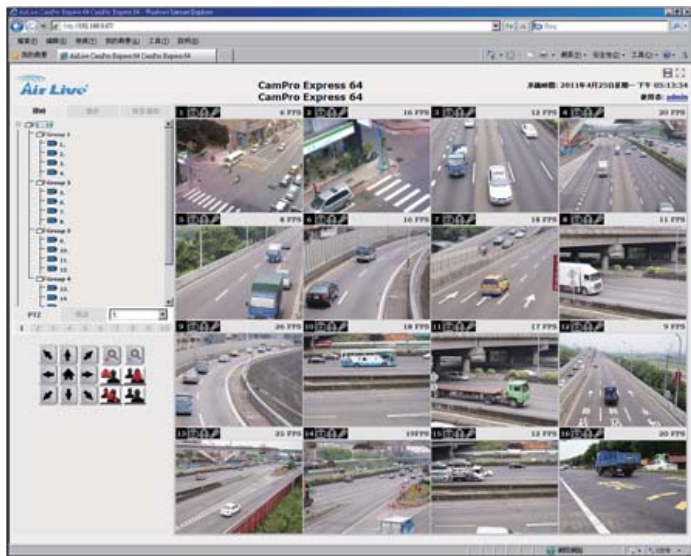

Vandal Proof IP66 Pan-Tilt IP Camera

The OD-2060HD is a Pan/Tilt CMOS IP Camera equipped with an automatic removable mechanical IR-cut filter. With external IR light source, the OD-2060HD can still capture clear image under a dim environment. The Pan/Tilt function makes it cover video footage not only from any angle, but also under any lighting condition. The Vandal Proof and IP66 rating housing protect OD-2060HD from malicious attack and harsh climate. For the panoramic viewing and robust housing, the OD-2060HD will be the best choose for open, public and risky area surveillance.

Manufacturer

OvisLink Corp.

5F, No.96, Min-Chuan Rd., Hsin-Tien Dist., New Taipei City 231, TAIWAN

www.airlive.com

Professional Surveillance Software Supported

OD -2060HD also supports CamPro Express, the bundle surveillance software that lets user to view and record multiple live images at the same time. Using several OD-2060HD s with CamPro Express, user can easily build up a surveillance system at different environments. Moreover, OD-2060HD also supports CamPro Professional, which is AirLive's intelligent video surveillance recording software. It is designed to meet most demands for professional installations. With its video analysis functions, such as tempering detection, user can build up a stable and efficient surveillance system.

Web Monitor

The CamPro Express allows you to monitor 64 channels via the computer and WEB UI. You can also choose to view the different camera in single view or 1/4/9/16/32/64 view.

Outdoor Installation