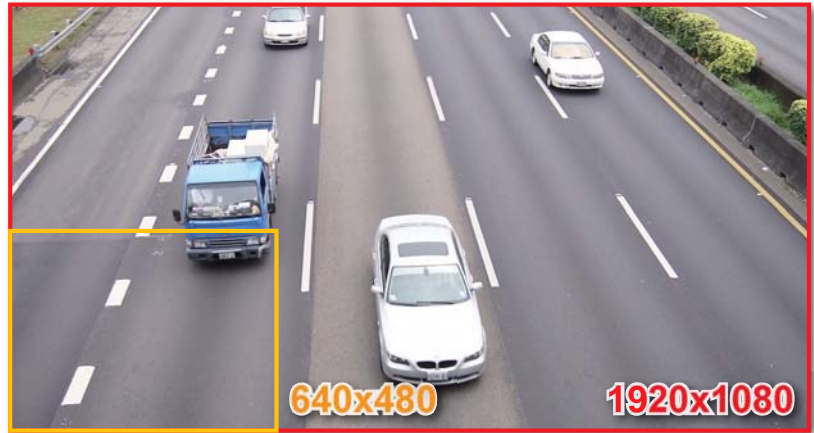

OD-2060HD

2-MegaPixel Pan-Tilt Outdoor Vandal PoE IPCAM

The OD-2060HD is the high-end pan tilt network camera with IP66 rated weather and vandal proof housing. It is a 2.0 Mega pixels PTZ outdoor IP camera with full blown network functions, such as H.264 video streaming, Power over Ethernet, and ONVIF. The video quality of OD-2060HD can be up to 1080P@30fps, which means it can provide a smoother and more detailed image. Via this high video quality, user can review the recorded events in a more clear and distinct way. With its PTZ capability, OD-2060HD PTZ IP camera is best suited for surveillance where the camera needs to cover a larger area. Some of the applications include parking lots, warehouses, loading/unloading bays, seaports and airports.

Manufacturer

OvisLink Corp.

5F, No.96, Min-Chuan Rd., Hsin-Tien Dist., New Taipei City 231, TAIWAN

www.airlive.com

2.0 Mega-Pixel Video Quality 6X Bigger than VGA Resolution

AirLive OD-2060HD offers high quality image at maximum 1080P@30FPS. It comes 6X bigger resolution compared to a Normal CCTV Camera. One of the most compelling advantages of Mega Pixel surveillance systems is the ability to capture more details in a frame and at the same time not missing any finer details that are useful for license plate identification and human recognition. The new CMOS sensor also provides a smoother and clearer video quality by 30 fps performance; the image will be sharper when compare with older 15fps.