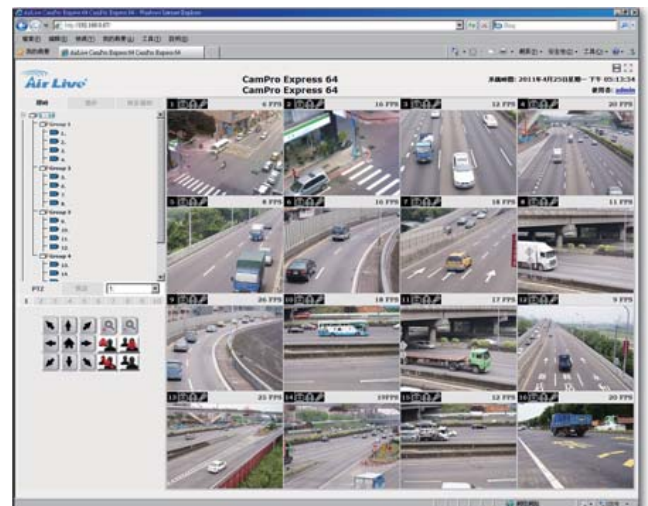

Web Monitor

The CamPro Express allows you to monitor 64 channels via the computer and WEB UI. You can also choose to view the different camera in single view or 1/4/9/16/32/64 view.