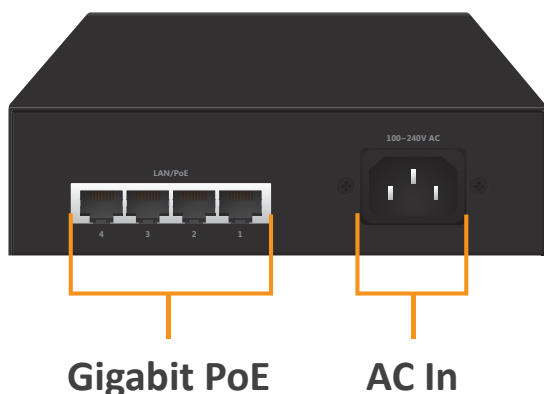

- 5 x 10/100/1000Mbps Ethernet Port
- 4 X 802.3at/af PoE Ports
- Up to 30W for each PoE Port
- Up to 60W Totally Supply Power
- Compact size

5 Port Gigabit Switch with 4 Port 802.at/af PoE Port POE-GSH504ATi

Reliable compact size Gigabit PoE switch

The POE-GSH504ATi is a wall-mountable 5 port gigabit switch including 4 port PoE as well as internal power supply in compact housing. The stable internal power supply let installation and maintain become easier. Thus , POE-GSH504ATi is idea product for small surveillance project such as home or office.

Power up cameras , VOIP via RJ-45 cable

POE-GSH504ATi helps users to utilize just one Ethernet cable to carrying both Ethernet data and power simultaneously to power and networking their IP camera , wireless AP ,VoIP phone or PoE LED in the environment where power outlet is hard to get.