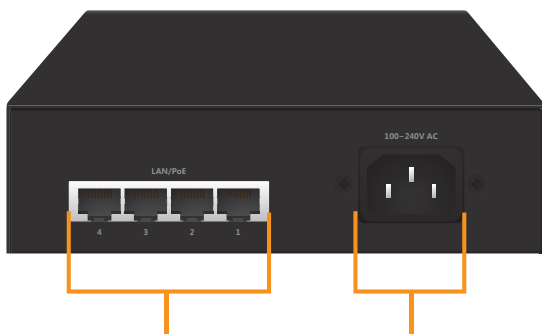

Power up cameras , VOIP via RJ-45 cable

POE-GSH504ATi helps users to utilize just one Ethernet cable to carrying both Ethernet data and power simultaneously to power and networking their IP camera , wireless AP ,VoIP phone or PoE LED in the environment where power outlet is hard to get.