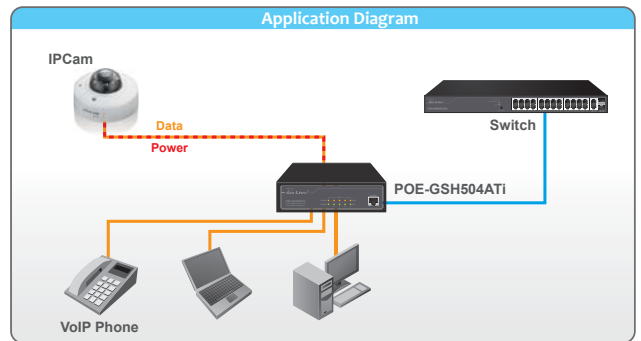

- 5 x 10/100/1000Mbps Ethernet Port
- 4 X 802.3at/af PoE Ports
- Up to 30W for each PoE Port
- Up to 60W Totally Supply Power
- Compact size

5 Port Gigabit Switch with 4 Port 802.at/af PoE Port POE-GSH504ATi

Reliable compact size Gigabit PoE switch

The POE-GSH504ATi is a wall-mountable 5 port gigabit switch including 4 port PoE as well as internal power supply in compact housing. The stable internal power supply let installation and maintain become easier. Thus , POE-GSH504ATi is idea product for small surveillance project such as home or office.

Power up cameras , VOIP via RJ-45 cable

POE-GSH504ATi helps users to utilize just one Ethernet cable to carrying both Ethernet data and power simultaneously to power and networking their IP camera , wireless AP ,VoIP phone or PoE LED in the environment where power outlet is hard to get.