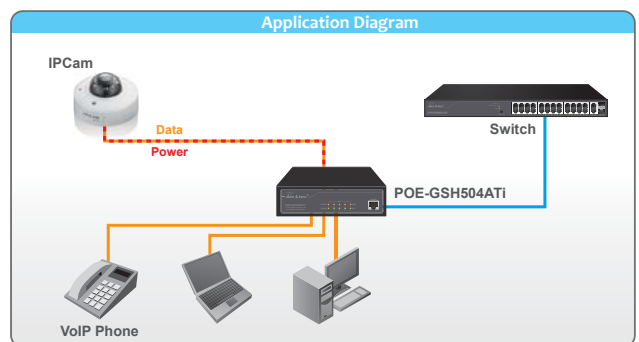

- 5 x 10/100/1000Mbps Ethernet Port
- 4 X 802.3at/af PoE Ports
- Up to 30W for each PoE Port
- Up to 60W Totally Supply Power
- Compact size

5 Port Gigabit Switch with 4 Port 802.at/af PoE Port POE-GSH504ATi

Reliable compact size Gigabit PoE switch

The POE-GSH504ATi is a wall-mountable 5 port gigabit switch including 4 port PoE as well as internal power supply in compact housing. The stable internal power supply let installation and maintain become easier. Thus , POE-GSH504ATi is idea product for small surveillance project such as home or office.

Power up cameras , VOIP via RJ-45 cable

POE-GSH504ATi helps users to utilize just one Ethernet cable to carrying both Ethernet data and power simultaneously to power and networking their IP camera , wireless AP ,VoIP phone or PoE LED in the environment where power outlet is hard to get.