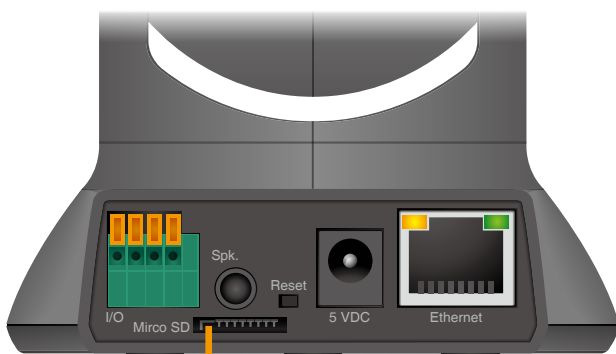

Micro-SD

Support Micro SD Built-In PoE-2600HD

The PoE-2600HD support Micro SD allows user to recording videos and images into SD Card.