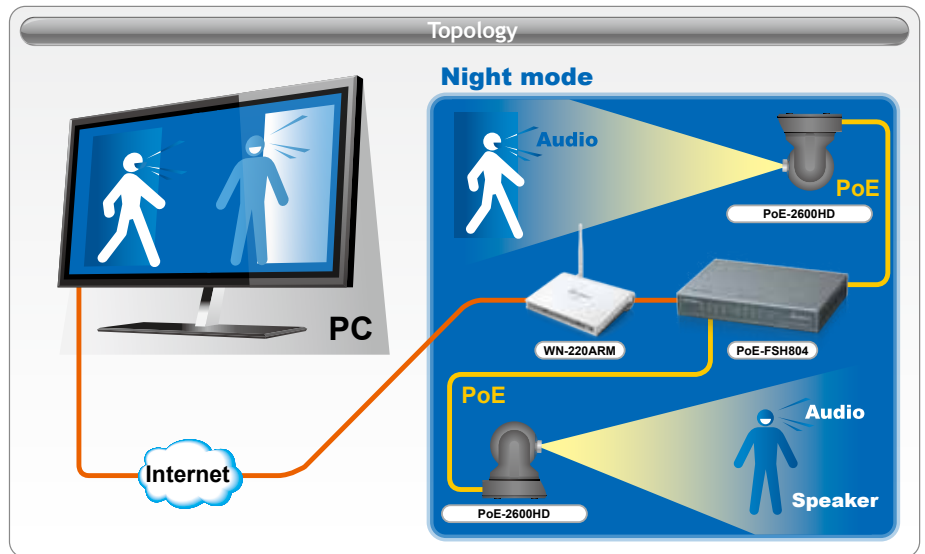

Manufacturer

OvisLink Corp.

5F, No.96, Min-Chuan Rd., Hsin-Tien Dist., New Taipei City 231, TAIWAN

www.airlive.com

Pan-Tilt IR Night Vision IP Camera

The PoE-2600HD is the world's 1st Pan/Tilt CMOS IP Camera equipped with an automatic removable mechanical IR-cut filter and 12 high power Infrared LEDs enabling it to cover video footage not only from any angle, but also under any lighting condition.

2.0 Mega-Pixel Video Quality 6X Bigger than VGA Resolution

AirLive PoE-2600HD offers high quality image at maximum 1920x1080 resolution@30FPS. It comes 6X bigger resolution compared to a Normal CCTV Camera. One of the most compelling advantages of Mega Pixel surveillance systems is the ability to capture more details in a frame and at the same time not missing any finer details that are useful for license plate identification and human recognition.

Micro-SD

Support Micro SD Built-In PoE-2600HD

The PoE-2600HD support Micro SD allows user to recording videos and images into SD Card.

Professional Surveillance Software Supported

PoE-2600HD also supports CamPro Express 64, the bundle surveillance software that lets user to view and record multiple live images at the same time. Using several PoE-2600HD s with CamPro Express 64, user can easily build up a surveillance system at different environments. Moreover, PoE-2600HD also supports CamPro Professional, which is AirLive's intelligent video surveillance recording software. It is designed to meet most demands for professional installations. With its video analysis functions, such as tempering detection, user can build up a stable and efficient surveillance system.