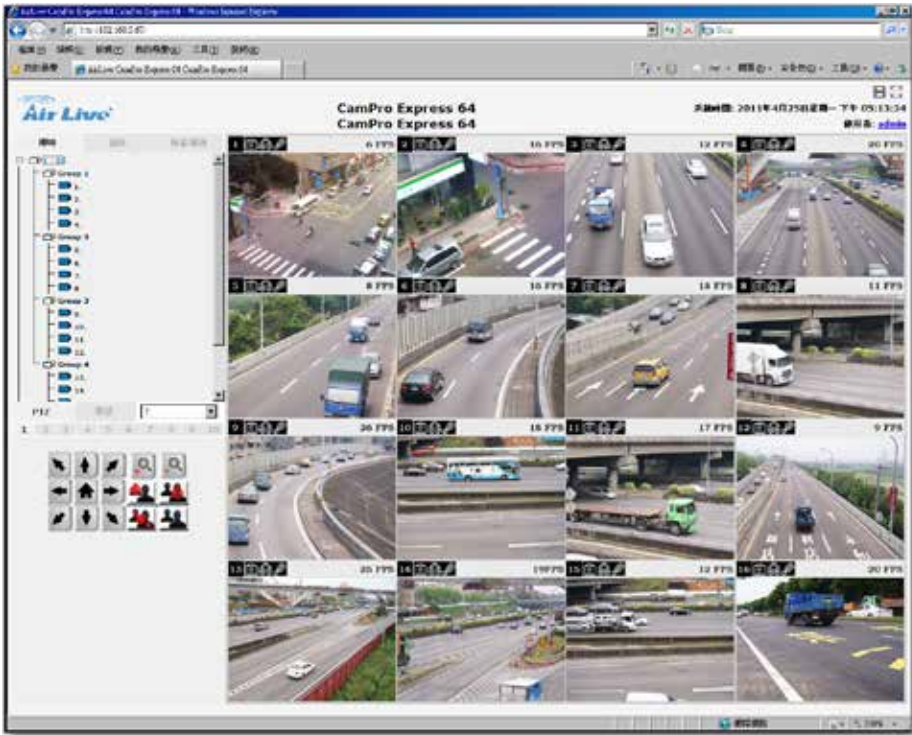

Micro-SD

Support Micro SD Built-In PoE-2600HD

The PoE-2600HD support Micro SD allows user to recording videos and images into SD Card.

Professional Surveillance Software Supported

PoE-2600HD also supports CamPro Express 64, the bundle surveillance software that lets user to view and record multiple live images at the same time. Using several PoE-2600HD s with CamPro Express 64, user can easily build up a surveillance system at different environments. Moreover, PoE-2600HD also supports CamPro Professional, which is AirLive's intelligent video surveillance recording software. It is designed to meet most demands for professional installations. With its video analysis functions, such as tempering detection, user can build up a stable and efficient surveillance system.

Web Monitor

The CamPro Express 64 allows you to monitor 64 channels via the computer and WEB UI. You can also choose to view the different camera in single view or 1/4/9/16/32/64 view.

Support WDR

When strong back light is surrounding a subject, camera with wide dynamic range technology can adjust the intense backlight and dark area to balance the whole screen; therefore, user can recognize the details in the bright and dark area.