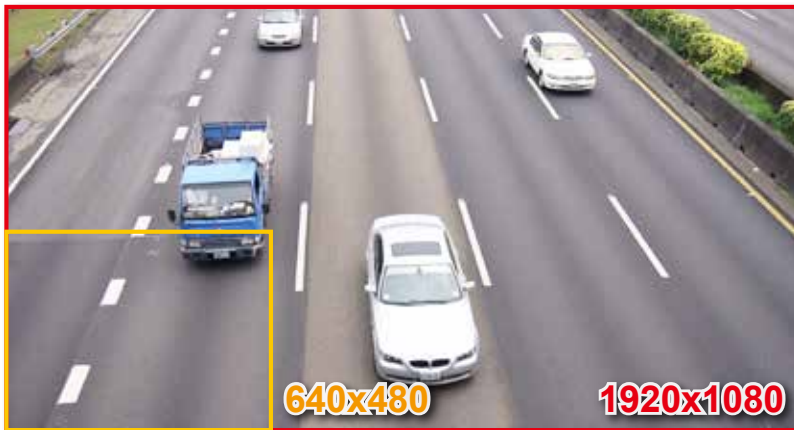

PoE-2600HD

802.3af PoE H.264 2.0 Mega-Pixel PTZ IP Camera

The PoE-2600HD is the high-end pan tilt network camera with day and night function and it supports up to 15 meters IR. It is the smallest 2.0 Megapixels PTZ IP camera in the world. With its PTZ capability, PoE-2600HD PTZ IP camera is best suited for surveillance where the camera needs to cover a larger area. Some of the applications include parking lots, warehouses, loading/unloading bays, seaports and airports.

Manufacturer

OvisLink Corp.

5F, No.96, Min-Chuan Rd., Hsin-Tien Dist., New Taipei City 231, TAIWAN

www.airlive.com

Pan-Tilt IR Night Vision IP Camera

The PoE-2600HD is the world's 1st Pan/Tilt CMOS IP Camera equipped with an automatic removable mechanical IR-cut filter and 12 high power Infrared LEDs enabling it to cover video footage not only from any angle, but also under any lighting condition.

2.0 Mega-Pixel Video Quality 6X Bigger than VGA Resolution

AirLive PoE-2600HD offers high quality image at maximum 1920x1080 resolution@30FPS. It comes 6X bigger resolution compared to a Normal CCTV Camera. One of the most compelling advantages of Mega Pixel surveillance systems is the ability to capture more details in a frame and at the same time not missing any finer details that are useful for license plate identification and human recognition.