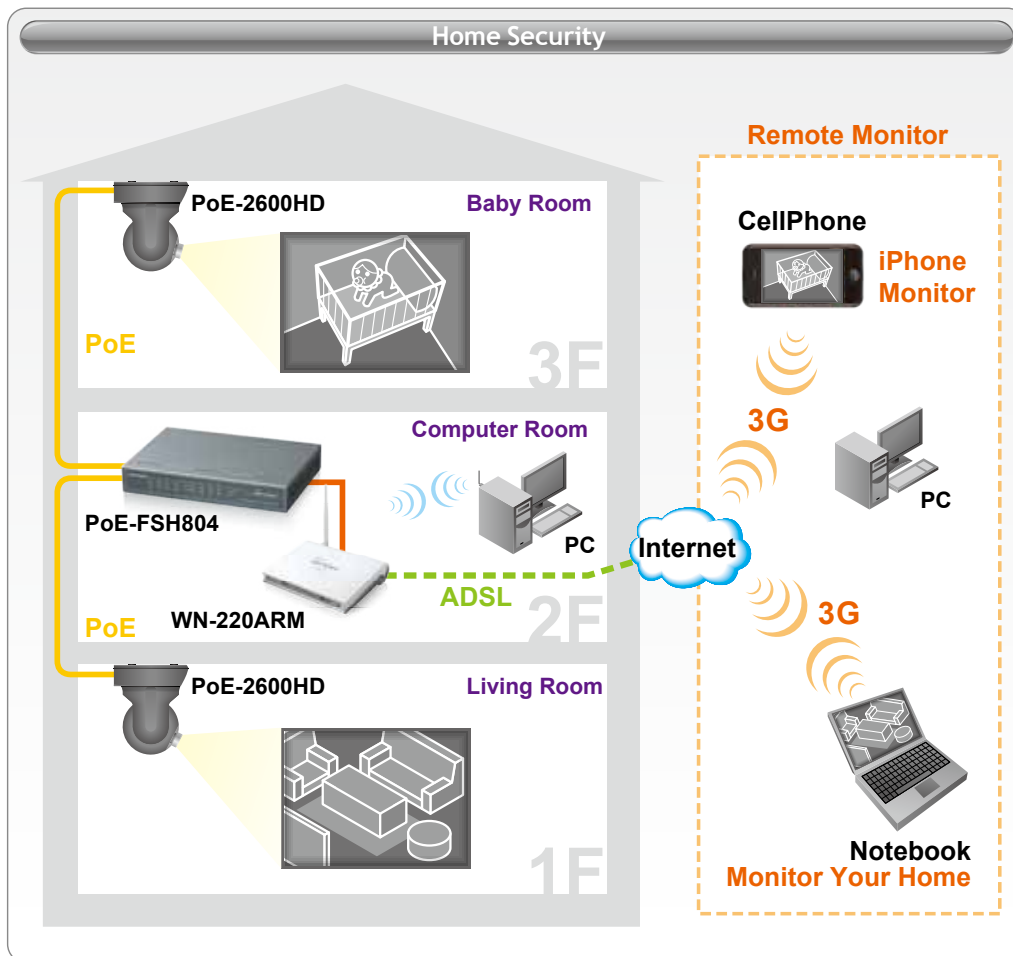

PoE-2600HD

802.3af PoE H.264 2.0 Mega-Pixel PTZ IP Camera

The PoE-2600HD is the high-end pan tilt network camera with day and night function and it supports up to 15 meters IR. It is the smallest 2.0 Megapixels PTZ IP camera in the world. With its PTZ capability, PoE-2600HD PTZ IP camera is best suited for surveillance where the camera needs to cover a larger area. Some of the applications include parking lots, warehouses, loading/unloading bays, seaports and airports.

Manufacturer

OvisLink Corp.

5F, No.96, Min-Chuan Rd., Hsin-Tien Dist., New Taipei City 231, TAIWAN

www.airlive.com

Pan-Tilt IR Night Vision IP Camera

The PoE-2600HD is the world's 1st Pan/Tilt CMOS IP Camera equipped with an automatic removable mechanical IR-cut filter and 12 high power Infrared LEDs enabling it to cover video footage not only from any angle, but also under any lighting condition.

2.0 Mega-Pixel Video Quality 6X Bigger than VGA Resolution

AirLive PoE-2600HD offers high quality image at maximum 1920x1080 resolution@30FPS. It comes 6X bigger resolution compared to a Normal CCTV Camera. One of the most compelling advantages of Mega Pixel surveillance systems is the ability to capture more details in a frame and at the same time not missing any finer details that are useful for license plate identification and human recognition.

Web Monitor

The CamPro Express 64 allows you to monitor 64 channels via the computer and WEB UI. You can also choose to view the different camera in single view or 1/4/9/16/32/64 view.

Support WDR

When strong back light is surrounding a subject, camera with wide dynamic range technology can adjust the intense backlight and dark area to balance the whole screen; therefore, user can recognize the details in the bright and dark area.