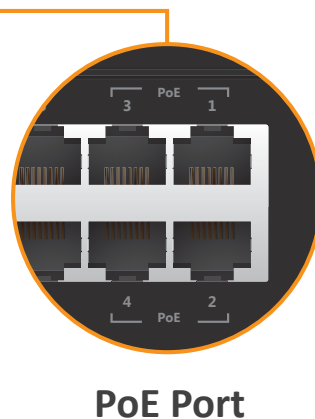

Power up cameras , VOIP via RJ-45 cable

PoE-FSH804ATi helps users to utilize just one Ethernet cable to carry both Ethernet data and power simultaneously to power and networking their IP camera , wireless AP ,VoIP phone or PoE LED in the environment where power outlet is hard to get.