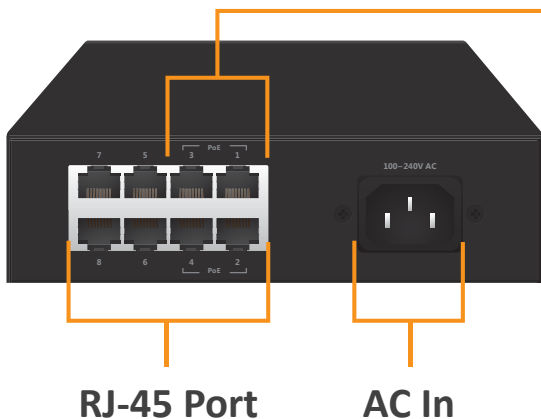

Power up cameras , VOIP via RJ-45 cable

PoE-FSH804ATi helps users to utilize just one Ethernet cable to carry both Ethernet data and power simultaneously to power and networking their IP camera , wireless AP ,VoIP phone or PoE LED in the environment where power outlet is hard to get.