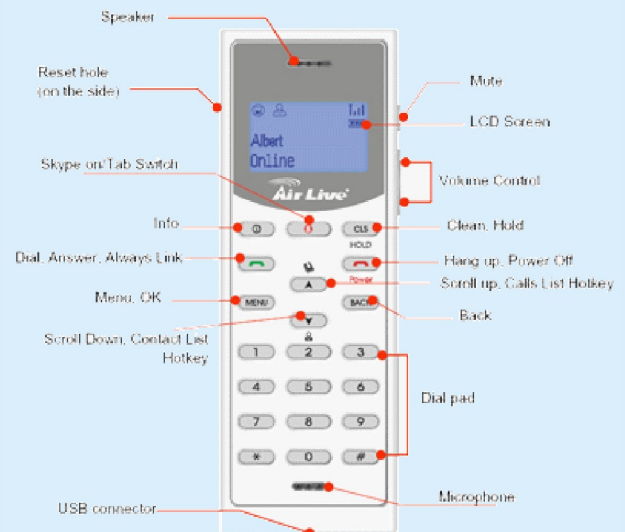

Interface

- USB 1.1 compliant (USB B type female connector)
- USB PnP, Meet USB audio class driver and HID class

Wireless

- 2.4GHz Bluetooth Class1 Wireless (*only works with the included dongle)
- Supports frequency hopping on 79 channels
- Up to seven simultaneous connections within effective range
- Up to 15 meter indoor and 30 meter outdoor distance
- RSSI : -35 to -80 dBm
- RF interface baud rate 1Mbps transmit & receive
- Profile Support : headset, handfree , serial port(SPP),
- Generic Access Profile(GAP), and Service, Discovery Profile (SDP)
- Adaptive Frequency Hopping (AFH), support for Bluetooth + Wi-Fi co-existence

- Transflective FSTN Display
- Resolution: 128 x 32
- Size: 31mm x 20mm
- Backlit: Blue LED

Handset Diagram

Specification

Battery

- Lithium Polymer
- 850 mAH
- Rechargeable via USB
- 60HR Standby/ 6HR talk time