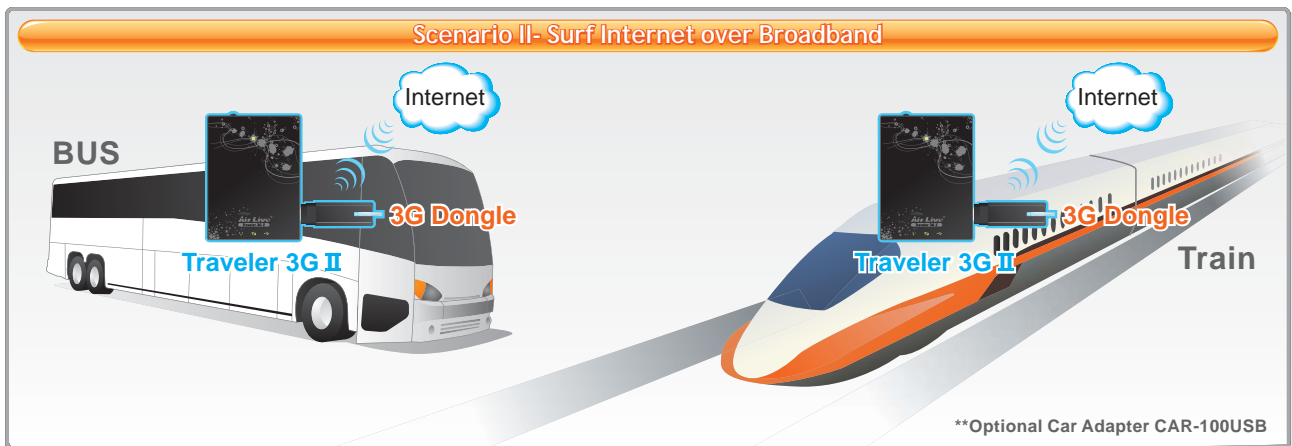

Traveler 3G II

11n 3G Mobile Router

The Traveler3GII is a wireless HSPA router with USB 3G modem port. It supports NAT, routing, firewall, VPN pass-through, DHCP server, and so on. It is managed easily by web UI, SNMP and UPnP. SPI firewall is embedded in the product, and packet filtering and access control were also implemented inside. It supports various connection approaches to ISP such as static IP, dynamic IP (DHCP client), PPTP, L2TP, PPPoE and 3G. It is also compliant to IEEE 802.11b/g/n standard for WLAN. With its built-in Li-ION battery, the device can work without external power supply.

Rechargeable Battery

Built-in with rechargeable battery, user can surf Internet in anywhere for 2 hours, as long as 3G modem can receive 3G signal. When battery runs out the power, user just needs to plug in adapter to charge the battery again.

USB 3G Dongle Compatible Table

If your 3G modem is not listed in the table, please notice us the model name of 3G modem, and then we will help to verify or improve it.

The CAR-100USB is a car adapter with USB connector. It is an individual accessory for Traveler 3G. With application of it, you can easily share Internet service with passengers on the car, bus, or other public transportation without any restriction of electrical power.