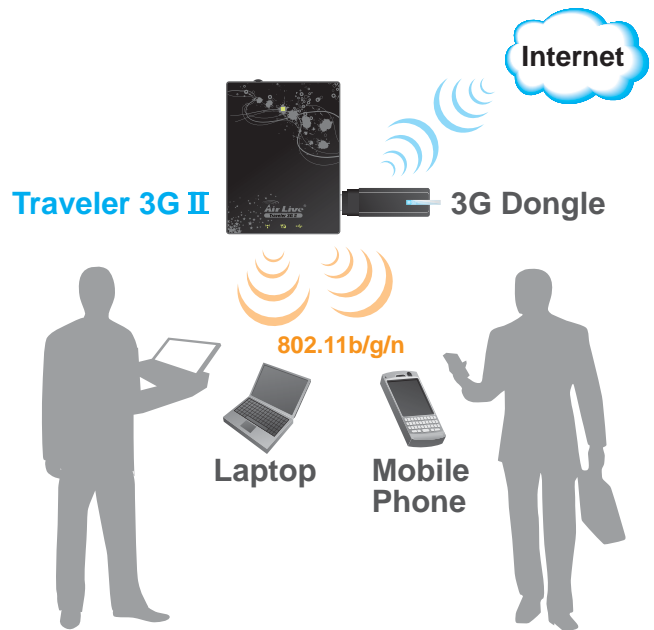

Traveler 3G II

11n 3G Mobile Router

The Traveler3GII is a wireless HSPA router with USB 3G modem port. It supports NAT, routing, firewall, VPN pass-through, DHCP server, and so on. It is managed easily by web UI, SNMP and UPnP. SPI firewall is embedded in the product, and packet filtering and access control were also implemented inside. It supports various connection approaches to ISP such as static IP, dynamic IP (DHCP client), PPTP, L2TP, PPPoE and 3G. It is also compliant to IEEE 802.11b/g/n standard for WLAN. With its built-in Li-ION battery, the device can work without external power supply.

Rechargeable Battery

Built-in with rechargeable battery, user can surf Internet in anywhere for 2 hours, as long as 3G modem can receive 3G signal. When battery runs out the power, user just needs to plug in adapter to charge the battery again.

USB 3G Dongle Compatible Table

If your 3G modem is not listed in the table, please notice us the model name of 3G modem, and then we will help to verify or improve it.

The CAR-100USB is a car adapter with USB connector. It is an individual accessory for Traveler 3G. With application of it, you can easily share Internet service with passengers on the car, bus, or other public transportation without any restriction of electrical power.