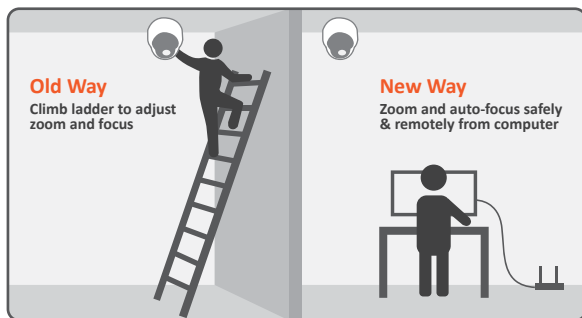

## Motorized Lens

AirLive VD-3128 has an embedded motorized zoom lens with auto focus which allow users to adjust focal length remotely. This can minimize installation and maintenance cost.

## WDR

When strong back light is surrounding a subject, cameras with wide dynamic range technology can adjust the intense backlight and dark area to balance the whole screen; therefore, user can recognize the details in the bright and dark area.