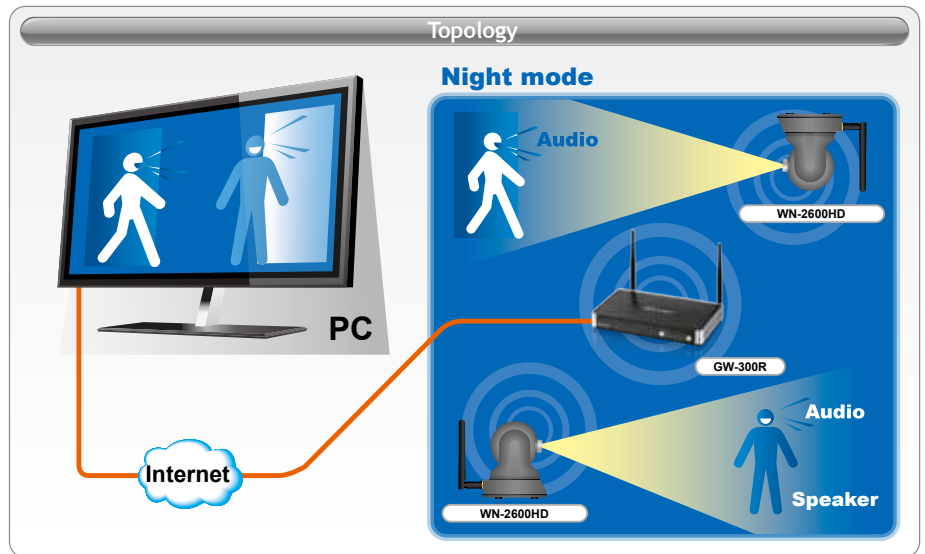

### Wireless N H.264 2.0 Mega-Pixel PTZ IP Camera

The WN-2600HD is the high-end pan tilt network camera with day and night function and it supports up to 15 meters IR. It is the smallest 2.0 Megapixels PTZ IP camera in the world. With its PTZ capability, WN-2600HD PTZ IP camera is best suited for surveillance where the camera needs to cover a larger area. Some of the applications include parking lots, warehouses, loading/unloading bays, seaports and airports.

## Wireless Pan-Tilt IR Night Vision IP Camera

The WN-2600HD is the world's 1st Pan/Tilt CMOS IP Camera equipped with an automatic removable mechanical IR-cut filter and 12 high power Infrared LEDs enabling it to cover video footage not only from any angle, but also under any lighting condition.