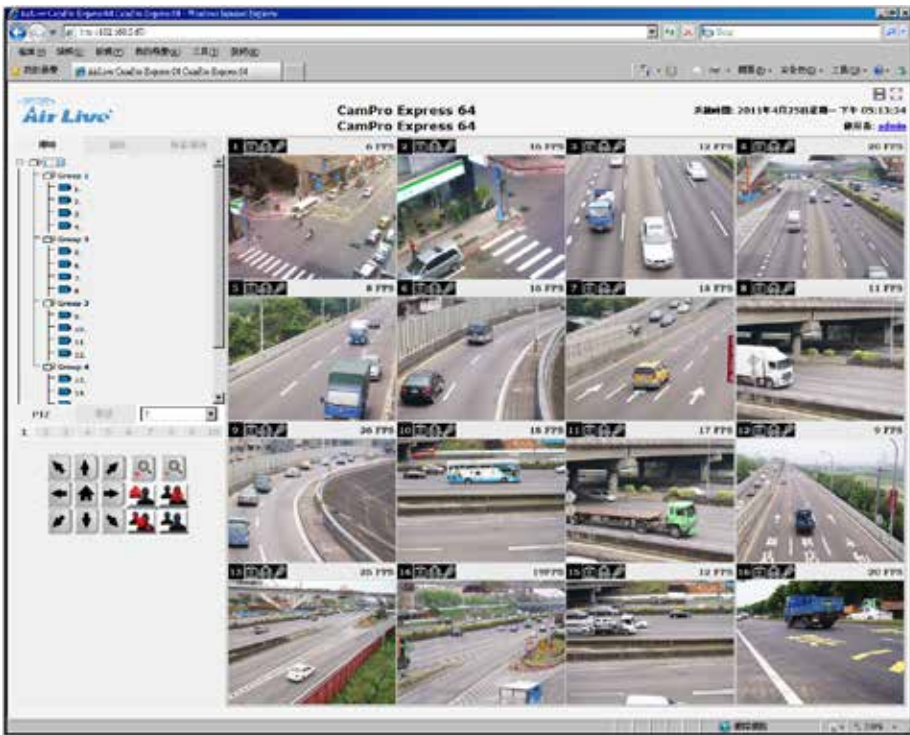

Web Monitor

The CamPro Express 64 allows you to monitor 64 channels via the computer and WEB UI. You can also choose to view the different camera in single view or 1/4/9/16/32/64 view.