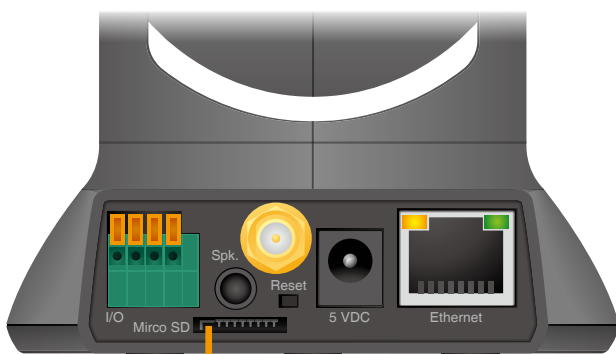

Micro-SD

Support Micro SD Built-In WN-2600HD

The WN-2600HD support Micro SD allows user to recording videos and images into SD Card.