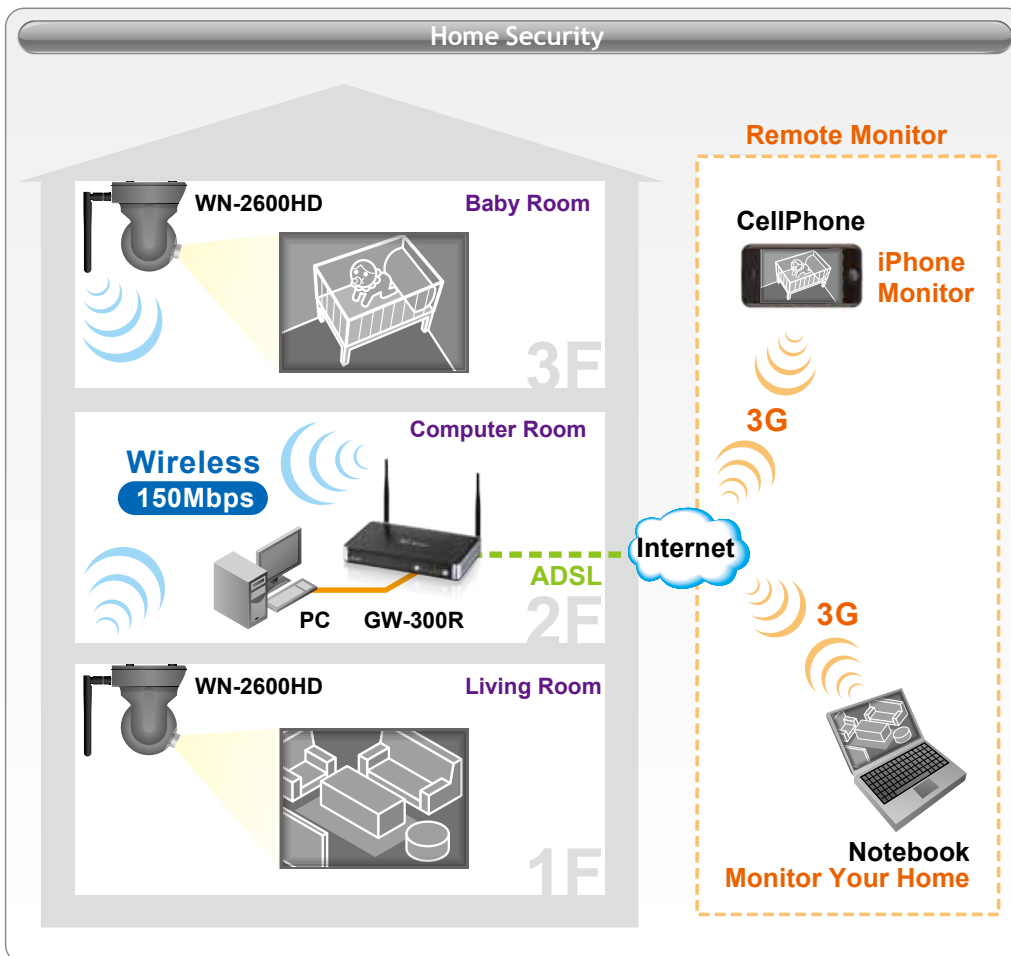

Manufacturer

OvisLink Corp.

5F, No.96, Min-Chuan Rd., Hsin-Tien Dist., New Taipei City 231, TAIWAN

www.airlive.com