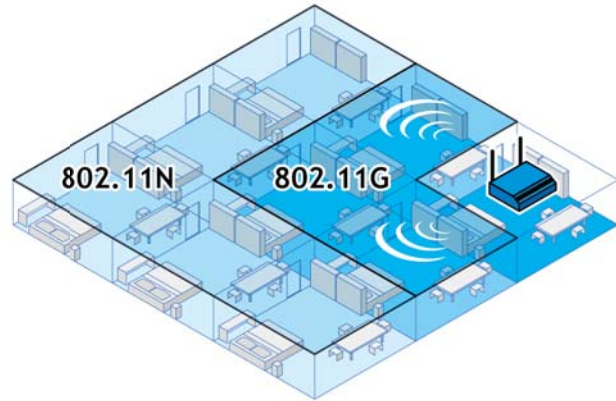

Full Compatibility with Turbo-G and Wireless-G

The AirLive Wireless-N family is fully compatible with Turbo-G and Wireless-G devices. In fact, they will run at full Turbo speed when linking with Turbo-G products. Therefore, you can get the maximum performance out of your legacy equipments. The AirLive Wireless-N technology protects your current investment while making your wireless network ready for the future.

WPS(WiFi Protected Setup)

WPS is a standard create by Wi-Fi alliance to simply the process of building a secured home wireless network. In another word, it makes the process of making wireless encryption much easier.

* The 802.11n mode works only when using with other 802.11n devices.

Specifications

Product

- 802.11b/g/n MIMO Wireless LAN PCI Card

Chipset Solution

- Ralink RT2760+RT2720

Standard

- IEEE 802.11b/g/n

Bus Type

- 32-bit PCI

Frequency Band

- 2.4000~2.4835GHz (Industrial Scientific Medical Band)

Data

- 11b: 1/2/5.5/11Mbps

- 11g: 6/9/12/24/36/48/54Mbps

- 11n (20MHz): MCS0-15, 32 with Half Guard Interval Support (up to 144Mbps)

- 11n (40MHz): MCS0-15, 32 with Half Guard Interval Support (up to 300Mbps)