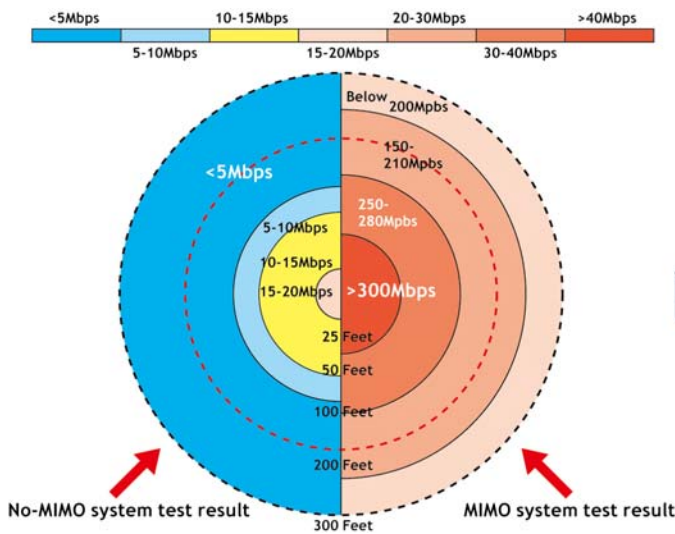

Full Compatibility with Turbo-G and Wireless-G

The AirLive Wireless-N family is fully compatible with Turbo-G and Wireless-G devices. In fact, they will run at full Turbo speed when linking with Turbo-G products. Therefore, you can get the maximum performance out of your legacy equipments. The AirLive Wireless-N technology protects your current investment while making your wireless network ready for the future.

WPS(WiFi Protected Setup)

WPS is a standard create by Wi-Fi alliance to simply the process of building a secured home wireless network. In another word, it makes the process of making wireless encryption much easier.

* The 802.11n mode works only when using with other 802.11n devices.

Specifications

Product

- 802.11b/g/n MIMO Wireless LAN PCI Card

Chipset Solution

- Ralink RT2760+RT2720

Standard

- IEEE 802.11b/g/n

Bus Type

- 32-bit PCI

Frequency Band

- 2.4000~2.4835GHz (Industrial Scientific Medical Band)

Data

- 11b: 1/2/5.5/11Mbps

- 11g: 6/9/12/24/36/48/54Mbps

- 11n (20MHz): MCS0-15, 32 with Half Guard Interval Support (up to 144Mbps)

- 11n (40MHz): MCS0-15, 32 with Half Guard Interval Support (up to 300Mbps)