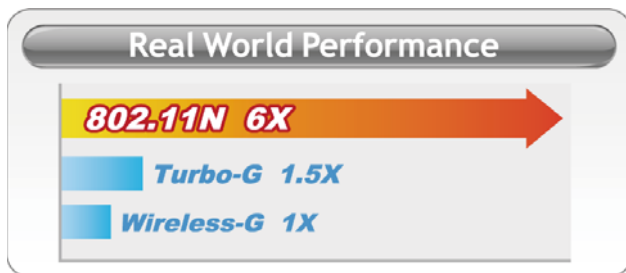

WN-5000PCI v2

802.11N Wireless PCI Adapter

The WN-5000PCI v2 is an advance wireless PCI adapter that uses the latest 802.11n technology. This mean your file transfer speed can be up to 120Mbps in real throughput! Over 6 times faster than standard 802.11g device! using the MIMO technology to provide ultra long range and wider wireless coverage. The PCI Card enable your desktop PC to connect wirelessly at speed faster than your wired network.

Vista

300Mbps Wireless PCI Adapter Detachable 3dbi Antenna

Enjoy extreme Wireless transfer speed

Airlive WN-5000PCI v2 is a 300Mbps 802.11n wireless adapter with PCI interface that deliver extreme wireless performance to your home or office network. This wireless card delivers up to 6x faster speeds real world throughput when connected to WN-5000R. You can share a high-speed Internet connection, photos, files, music, videos, printers, to your storage device.