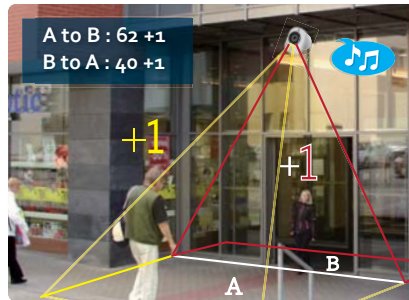

Store Entrance Mode

SmartCube 300W is the best solution for your shop indoor monitoring. The SmartCube can count the number of customers each hour and send you the daily report to your smartphone. It can even ring a bell or play back voice.