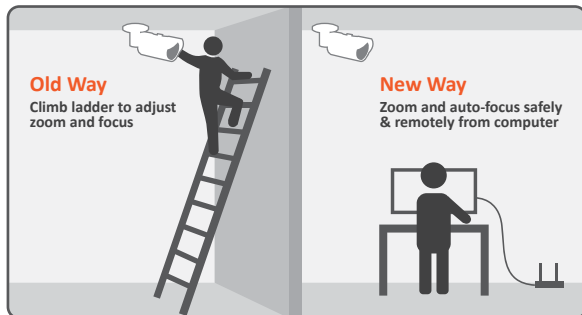

3MP Motorized Smart Focus Bullet Camera

Smart IR 50m BU-3128+

- 1/2.8" 3MP CMOS sensor
- Motorized 2.8~12mm, F1.6, P-iris
- Smart Focus
- 50m Smart IR range
- Corridor mode, Defog, ROI
- Operating conditions -30~60°C
- Two-way audio
- 2 alarm in/ 1 alarm out
- 802.3af/at PoE
- IP67, IK10
- ONVIF 2.4 & Profile S

The AirLive BU-3128+ Motorized Smart Focus Bullet camera supports useful features such as H.265/H.264 compression, hardware WDR, P-iris, 50 meters Smart IR range, storage on camera, and, IP67 weatherproof housing and IK10 vandal protection.

Motorized Lens, Smart Focus

Built-in motorized zoom lens and smart focus, users can adjust focal length remotely, minimizing installation and maintenance costs.

IP67 and IK10

Complete protection from dust, water, and violet. It can meet outdoor environment and much secured.

Hardware WDR

Cameras with WDR will take multiple exposures of the full scene and merge them together to provide an image that extends further than the human's eye can perceive.

ROI (Region of Interest)

Defining a Region of Interest will allow you to spend less bandwidth in areas that are less important while relocating resolution on the most relevant areas.

H.265 / H.264

It allows lower bandwidth for longer duration of video recording.

Smart IR

Smart IR automatically adjusts brightness of the IR illuminators to the contents, effectively avoiding over exposure of objects that are too close to the camera.

P-iris

P-iris allows objects at different distance from the camera to be focused simultaneously – providing images with better contrast, clarity, resolution and depth of field.