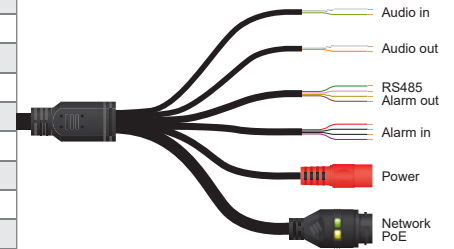

Camera	Camera Type	Motorized Vandal Bullet, outdoor, IP67, IK10		
	Image sensor	1/2.8" CMOS sensor		
	Lens	3MP Motorized 2.8-12mm, F1.6, P-iris		
	Max. Resolution	2048 x 1536		
	Horizontal view angle	96° - 35°		
	IR working distance	50m Smart IR effective range		
	Min illumination	0.01 lux @ F1.6 (color) 0.001 lux @ F1.6 (B/W)		
	WDR	120dB Hardware WDR		
	Day/Night function	Mechanical IR cut filter, Light sensor		
	Video & Audio	Resolutions	Motion JPEG/H.264/H.265	
2 Profile from 2048 x 1536 to 320 x 240 (total 6 resolutions)				
2 Profile from 640 x 480 to 320 x 240 (total 3 resolutions)				
Video compression		Motion JPEG		
		H.264 baseline/ main profile/high profile		
		H.265		
Frame rate		H.265/H.264: up to 30 fps at 2048 x 1536		
		Motion JPEG : up to 15 fps at 2048 x 1536		
Video streaming		Simultaneous Motion JPEG, H.264, H.265		
		Controllable frame rate and bandwidth		
	Support unicast and multicast (RTSP)			
Image settings	Rotation: mirror, flip, mirror flip, corridor mode			
	Brightness, contrast, saturation, sharpness			
	Overlay capabilities: time, date, text and privacy Image			
	ROI, White balance (auto/manual)			
	3D DNR			
	Defog			
Audio compression	G.711 u law, a law, G.726, AMR			
I/O Interface	Ethernet	RJ-45 Ethernet 10/100 Base-T		
		Built-in PoE (802.3af/at)		
		DC Jack for 12V DC, 1A (option)		
	Power supply	Max. Power consumption: 10.8W		
	Alarm I/O cables	2 alarm in, 1 alarm out		
	Audio cables	Line in & line out		
	Analog Video output	Yes		
	RS485 cables	Yes		
	Edge storage	Micro SD/SDHC/SDXC card slot up to 128GB		
	Buttons	Reset push button		
Alarm & Event	Event type	Alarm input, motion detection, audio detection, periodical, network link down		
	Alarm action	Network storage, edge storage, FTP, SMTP, HTTP event, HTTPS, alarm out pre and post event image.		
Network	Stream	10 simultaneous connection		
	Security	Multiple user access levels with password protection, HTTPS encryption		
	Protocols	IPv4, IPv6, Bonjour, TCP/IP, DHCP, DNS, DynDNS, PPPoE, ARP, ICMP, FTP, SMTP, NTP, UPnP, RTSP, RTP, RTCP, HTTP, HTTPS, SSL, TCP, UDP		
	ONVIF	2.4 & Profile S		
General	Housing	Aluminum Alloy		
	Ingress Protection	IP67 rated weatherproof housing		
	Impact Protection	IK10		
	Operating conditions	Starting temperature: -10 ~ 60°C Humidity 10-100% RH		
		Working temperature: -30~ 60°C Humidity 10-100% RH		
	Dimensions	φ93 x 270.9mm		
	Weight	750g excl. power supply		
	Accessories included	Cable-through mounting kits		
Certification	CE, FCC, RoHS			
System Requirements	Operating system	Windows 10, MAC OS, Linux		
	Browser	Internet Explorer 9 /10/11, Chrome, Firefox, Safari